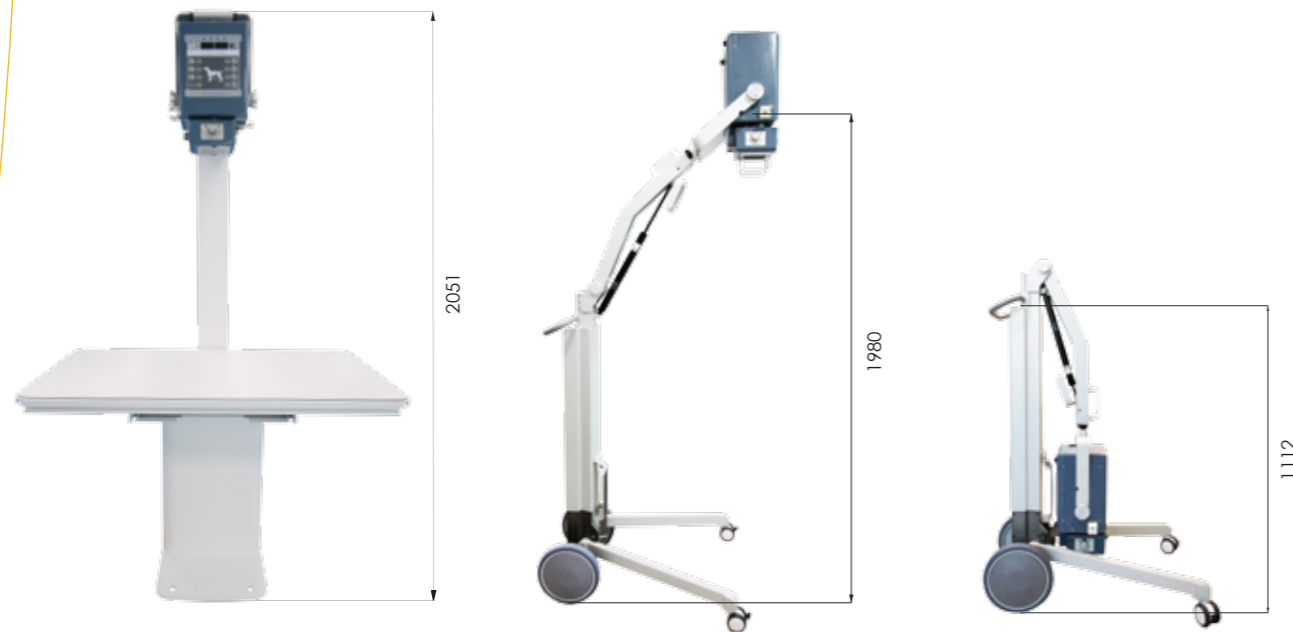

* Specifications are subject to change.

Example Application with Mobile stand and Table